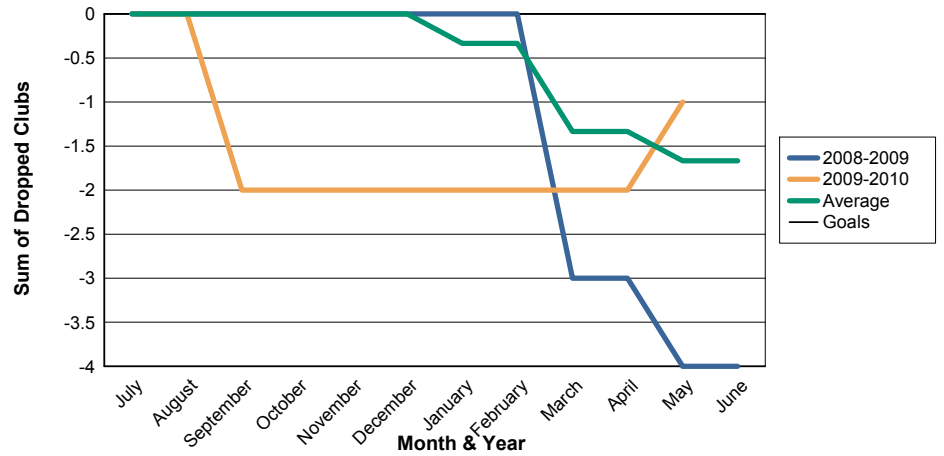

3 Year Comparisons for GMT Constitutional Area 3

By GMT District

As of May 2010

Sum of New Clubs/ Month & Year

For District M 1

Sum of Dropped Clubs/ Month & Year

For District M 1

Sum of Net Clubs/ Month & Year