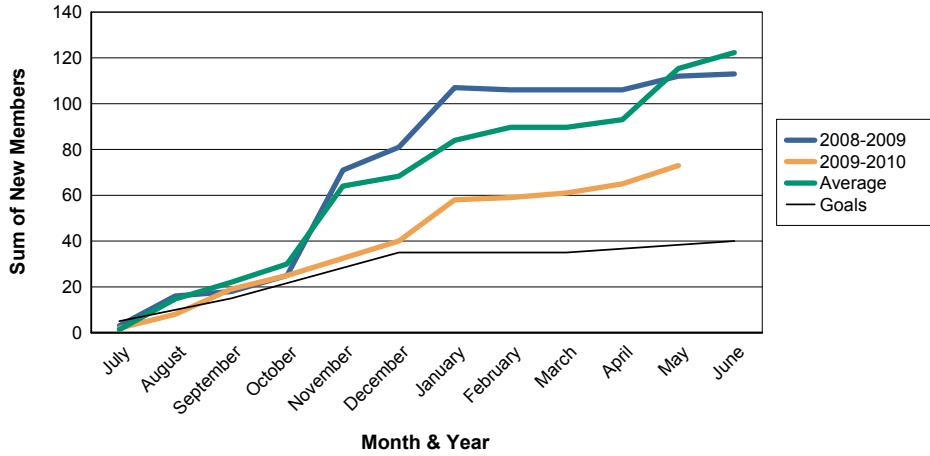

For District M 1

Sum of Charter Members/ Month & Year

For District M 1

3 Year Comparisons for GMT Constitutional Area 3

By GMT District

As of May 2010

Sum of New Members/ Month & Year

For District M 1

Sum of Dropped Members/ Month & Year

For District M 1

Sum of Net Members/ Month & Year

For District M 1