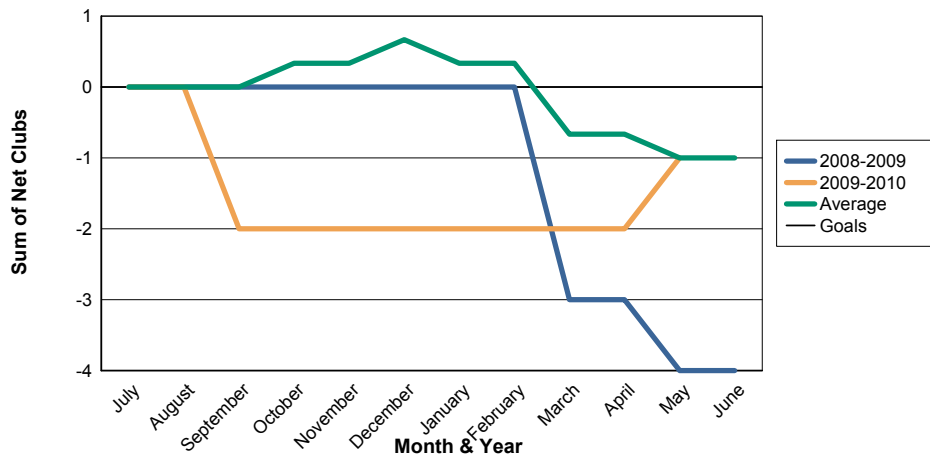

Sum of Net Clubs/ Month & Year

For District M 1