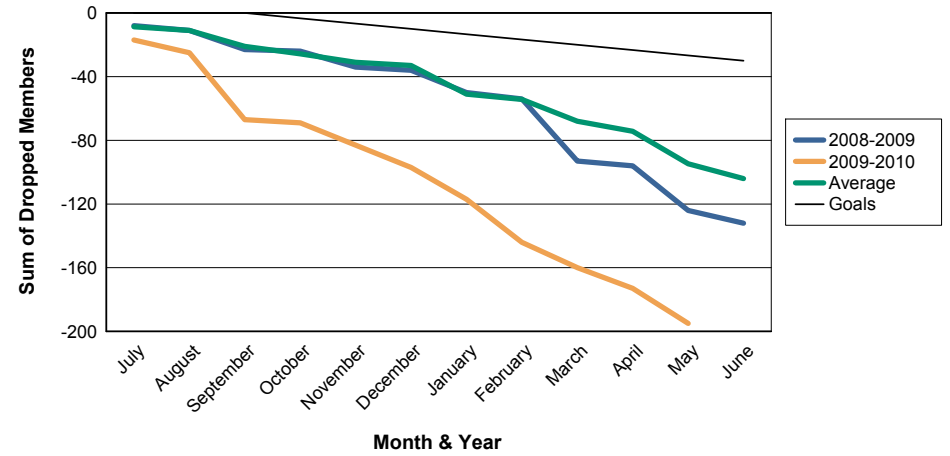

For District M 1

Sum of Charter Members/ Month & Year

For District M 1

3 Year Comparisons for GMT Constitutional Area 3

By GMT District

As of May 2010

Sum of New Members/ Month & Year

For District M 1

Sum of Dropped Members/ Month & Year

For District M 1

Sum of Net Members/ Month & Year

For District M 1