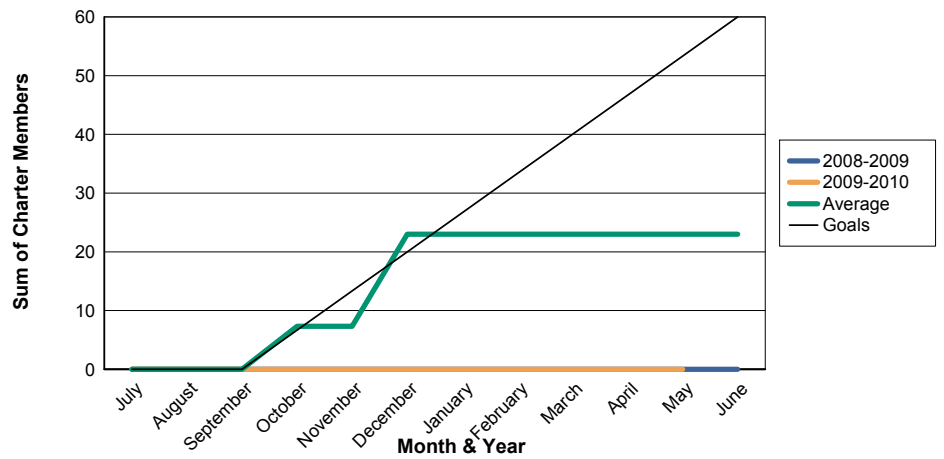

Sum of Charter Members/ Month & Year

For District M 1