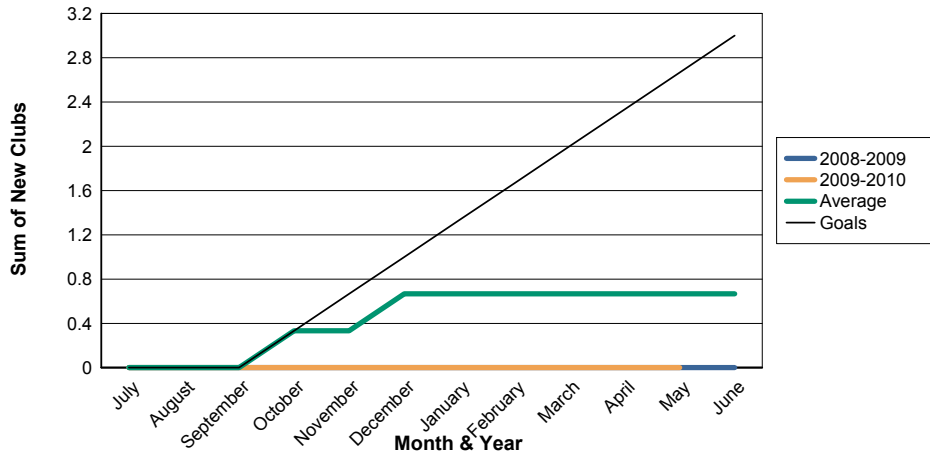

3 Year Comparisons for GMT Constitutional Area 3

By GMT District

As of May 2010

Sum of New Clubs/ Month & Year

For District M 1

Sum of Dropped Clubs/ Month & Year

For District M 1

Sum of Net Clubs/ Month & Year